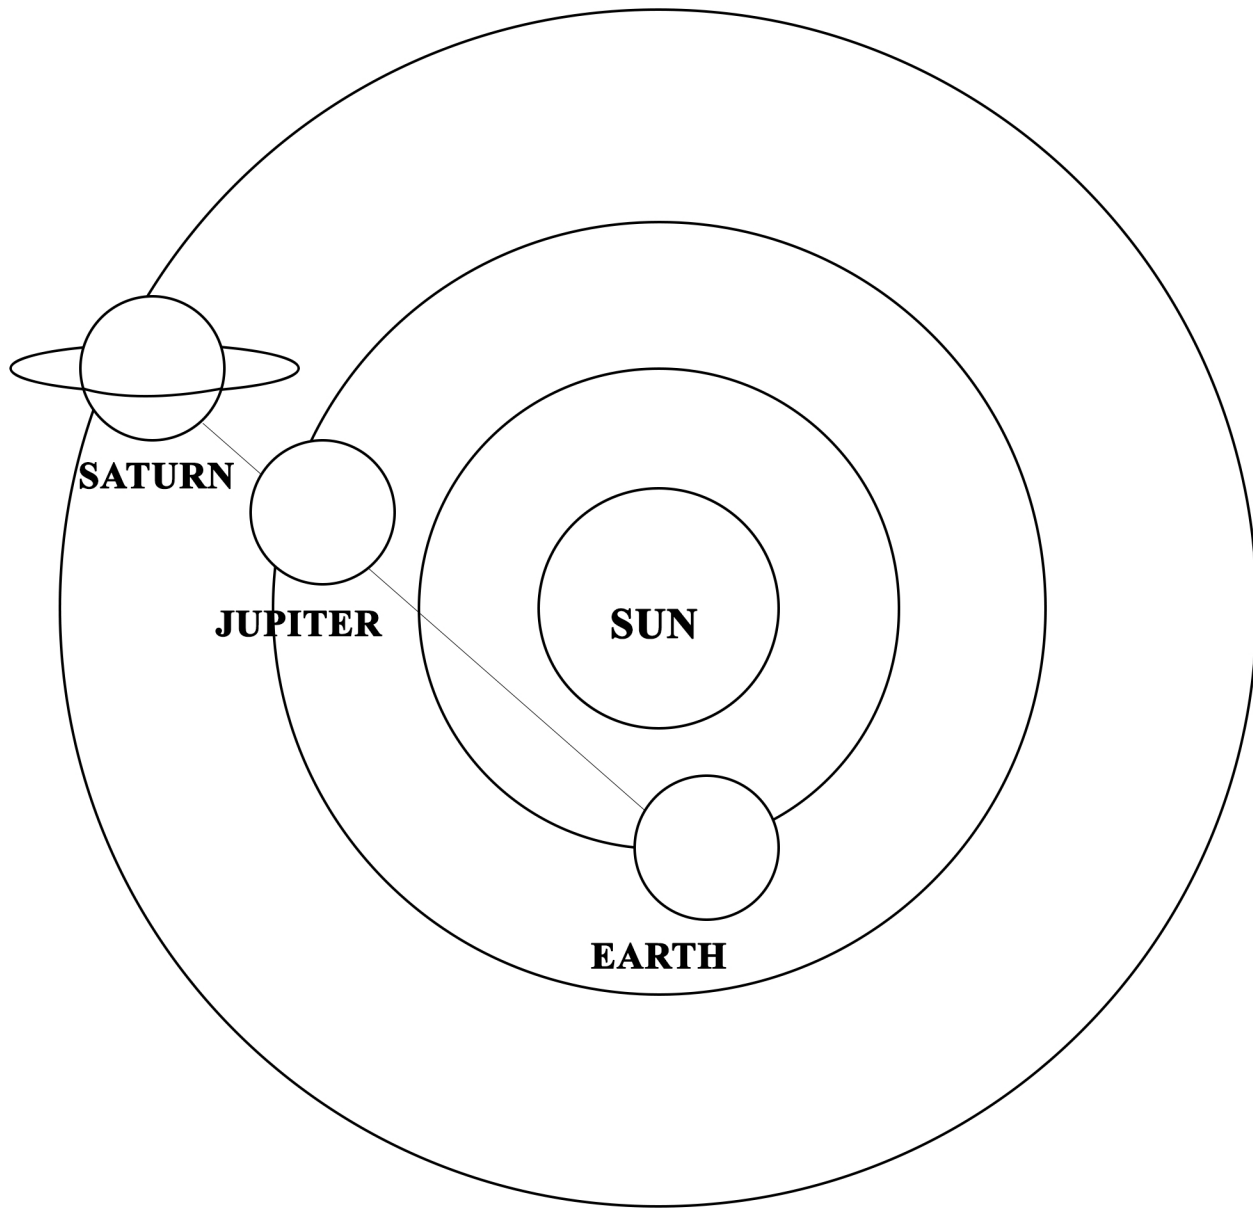

Christmas Star 2020: The Great Conjunction of Jupiter and Saturn.

Write down what you saw during the Winter Solstice.
